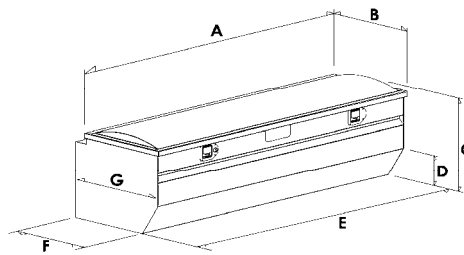

Trailer Tongue and ATV

Chests

CHESTS	Dimensions (Inches)							Silver	Black
	A	B	C	D	E	F	G	Part	Part
RV Low-Profile Style and Utility									
60"/slant front	60.5	18	18.5	6	60	16.25	20	57401	57401B
60" Ford SD/02 Ddg Ram/slant sides	60.5	18	18.5	9.75	48	20		57408	57408B
36"	36	18	16			20		57403	57403B
44"	44	18	19			20		57404	57404B
Trailer Tongue									
Deep 34"	33.75	19	18	17	57409	57409B			
Standard 35"	34.5	14.5	15.5	21	57410	57410B			
Deep 39"	39	18.5	16	21	57411	57411B			
Standard 49"	48.5	16.5	18.5	33.5	57412	57412B			
ATV									
Medium	34.5	12.5	9.5	34	57406	57406B			
Large	35.5	12.5	13	35	57407	57407B