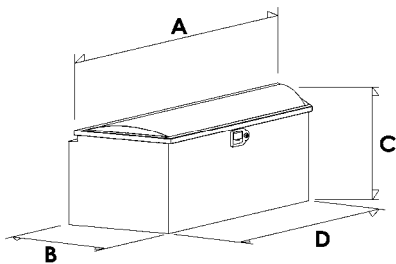

Trailer Tongue and ATV