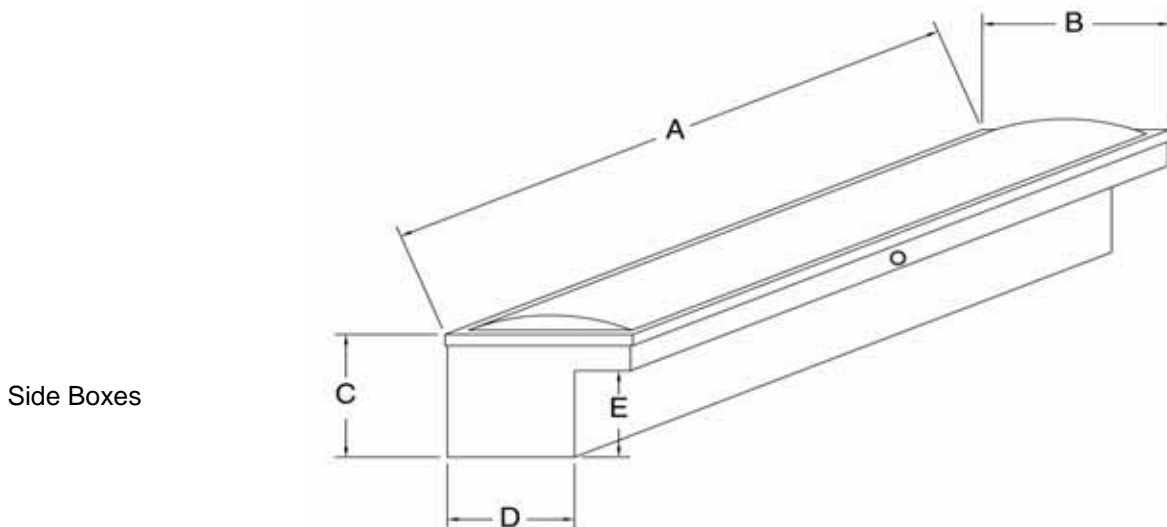

ELLIPSE OWENS TOOL BOXES
Diamond Tread Push Button Tool Boxes

Crossover Style	Dimensions (Inches)						Silver Part	Black Part
	A	B	C	D	E	F		
Single-Lid								
All Full Size Except 5.5' Beds	71.5	20.75	13	10	61.5	18	56001	56001B
Full Size, Extra Wide and Deep	71.5	26.75	17.75	14.5	61.5	23.5	56005	56005B
Midsized, Dakota, Tacoma, except crew	63	20.75	13	10	53	18	56002	56002B
Downsize, Domestic	60	20.75	13	10	50	18	56003	56003B
Downsize, Imports	60	20.75	13	4.5/5/5	52/47.5	18	56004	56004B
Side Boxes								
48"	48	15.5	11	10.5	7.75		56201	56201B
56"	56	15.5	11	10.5	7.75		56202	56202B
72"	72	15.5	11	10.5	7.75		56203	56203B

Side Boxes