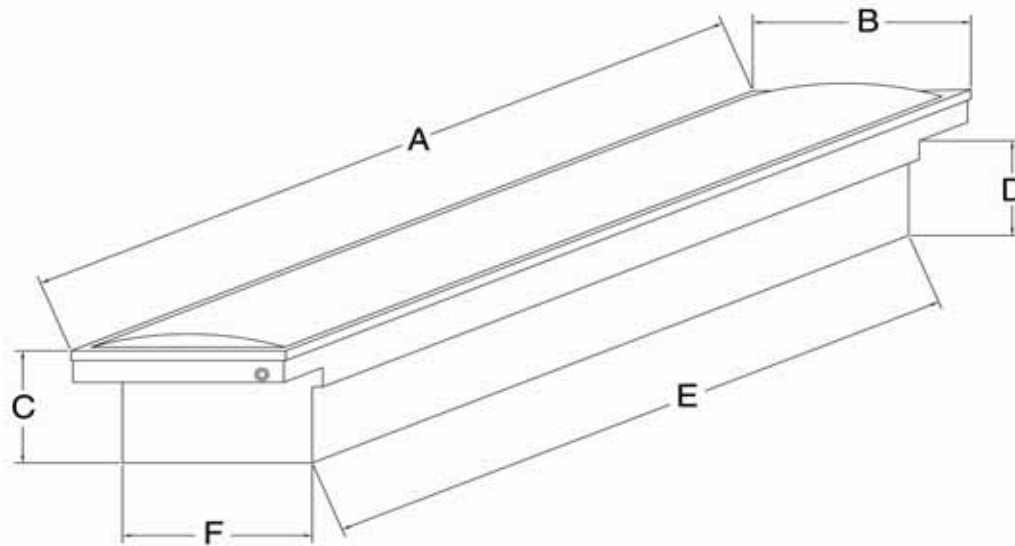

ELLIPSE OWENS TOOL BOXES
Diamond Tread Push Button Tool Boxes

Crossover Style	Dimensions (Inches)						Silver Part	Black Part
	A	B	C	D	E	F		
Single-Lid								
All Full Size Except 5.5' Beds	71.5	20.75	13	10	61.5	18	56001	56001B
Full Size, Extra Wide and Deep	71.5	26.75	17.75	14.5	61.5	23.5	56005	56005B
Midsized, Dakota, Tacoma, except crew	63	20.75	13	10	53	18	56002	56002B
Downsize, Domestic	60	20.75	13	10	50	18	56003	56003B
Downsize, Imports	60	20.75	13	4.5/5/5	52/47.5	18	56004	56004B
Side Boxes								
48"	48	15.5	11	10.5	7.75		56201	56201B
56"	56	15.5	11	10.5	7.75		56202	56202B
72"	72	15.5	11	10.5	7.75		56203	56203B

Crossover Boxes