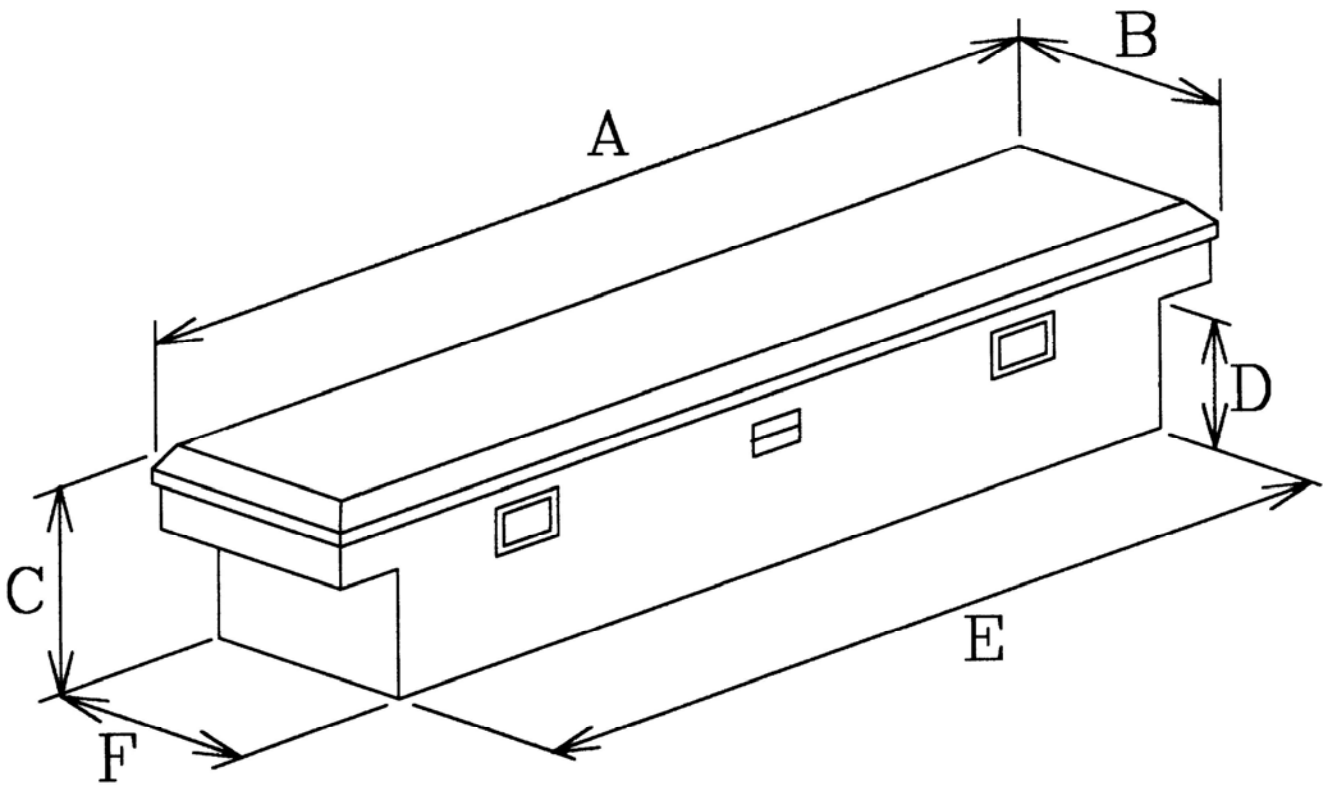

Scout Series
Diamond Tread Paddle Latch Tool Boxes

CROSSOVER STYLE	Dimensions (Inches)						Silver Part	Black Part
	A	B	C	D	E	F		
Single-Lid								
Full Size	70.38	20.75	14.5	9	61.5	18.25	40101	40101B
Down Size	60	20.75	14.5	9	52	18.25	40102	40102B
Full Size Narrow & Deep	70	14.75	15	11.25	61.38	14	40002	40002B
Gull-Wing								
Full Size	70.38	20.75	14.5	9	61.5	18.25	40301	40301B
Down Size	60	20.75	14.5	9	52	18.25	40302	40302B
Low Profile								
Full Size	70.38	20.75	14.5	10.75	61.5	18.25	40201	40201B
Down Size	60	20.75	14.5	10.75	52	18.25	40202	40202B

Crossover
Box