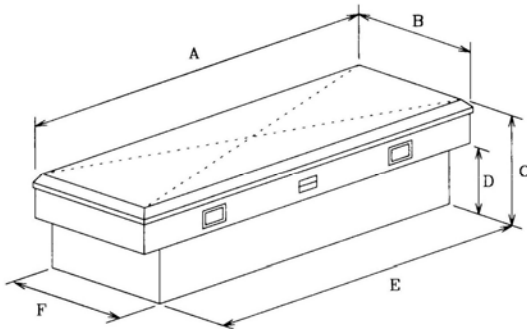

CROSSOVER STYLE	Dimensions (Inches)						Silver	Black
	A	B	C	D	E	F	Part	Part
Single-Lid								
Full Size	70.38	20.75	14.5	9	61.5	18.25	41001	41001B
Full Size and Super Duty Low Pro	71.50	20.75	14	10.75	61.5	18.25	41501	41501B
Full Size Deep	70.38	20.75	18.5	13	61.5	18.25	41002	41002B
Full Size & SD Deep Low Pro	71.50	20.75	18	14.75	61.5	18.25	41502	41502B
Full Size Narrow and Deep - Low Pro	70.38	14.75	15	11.25	61.38	14	41012	41012B
Down Size	60	20.75	14.5	9	52	18.25	41003	41003B
Down Size Low Pro	60.38	20.5	14.38	10.63	51.38	18.13	41503	41503B
Extra Wide & Deep	70.38	24.75	18.5	13	61.5	22.25	41008	41008B
Extra Wide & Deep Low Pro	71.88	24.5	18.38	14.63	61.38	21.13	41508	41508B
Chevy Sportside/87-96 Ford Flareside	60	20.75	14.5	9	46.75	18.25	41010	41010B
Dakota/05 Tacoma/Colorado-no crew	63	20.75	14.5	10.63	54.5	18.25	41007	41007B
Dak/05 Tac/Colo-no crew - Low Pro	63.38	20.5	14.38	10.63	54.5	18.13	41507	41507B
Dakota/05 Tacoma/Colorado-fits crew	63	20.75	14	4.25/4.5	54/42	18	41013	41013B
Dak/05 Tac/Colo Low Pro-fits crew	63	15.5	11.25	4/8	54.5/49	13	41515	41515B
Dak/05 Tac/Colo Deep-fits crew except Colo	63	20.75	18.75	4/9.25	51.5/42	16.25	41014	41014B
Ford Super-Duty/02 Dodge Ram 1500								
- Standard Style	73.5	20.75	14.5	9	63	18.25	41004	41004B
- Deep Style	73.5	20.75	18.5	13	63	18.25	41006	41006B
Import Downsize	60	20.75	14.5	4.5/4.5	52/47.5	18.25	41009	41009B
Ranger Splash/S10 Sportside	54	20.75	14.5	9	41.5	18.25	41011	41011B
Tundra/1997-C Ford Flareside	68	20.75	14.5	9	57	18.25	41005	41005B
Gull-Wing								
Full Size	70.38	20.75	14.5	9	61.5	18.25	43001	43001B
Full Size Deep	70.38	20.75	18.5	13	61.5	18.25	43002	43002B
Down Size	60	20.75	14.5	9	52	18.25	43005	43005B
Ford Super-Duty/02 Dodge Ram 1500	73.5	20.75	14.5	9	63	18.25	43003	43003B
Side-Mount								
Full Size 48"	48	12.25	13	7.63	47.25	7.63	42001	42001B
Full Size 60"	60	12.25	13	7.63	59.25	7.63	42002	42002B
Full Size 72"	72	12.25	13	7.63	71.25	7.63	42003	42003B
Down Size 48"	48	12.25	11	5.63	47.25	7.63	42006	42006B

Crossover Box