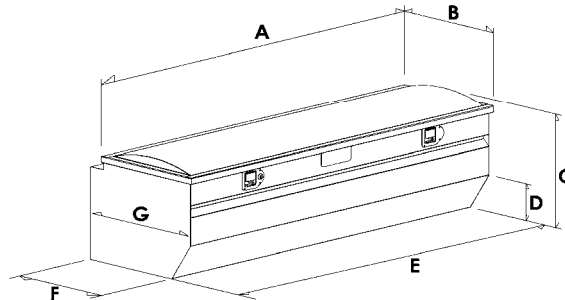

EXTREME XPL
Di amond Tread Paddle Latch Tool Boxes

Crossover Style Boxes

CROSSOVER STYLE	Dimensions (Inches)						Silver	Black
	A	B	C	D	E	F	Part	Part
Single-Lid								
Full Size	71.5	20.75	15	9	61.5	18.25	57001	57001B
Full Size Low Profile	71.5	20.75	15	10.75	61.5	18.25	57501	57501B
Full Size Deep	71.5	20.75	19	13	61.5	18.25	57002	57002B
Full Size Deep Low Profile	71.5	20.75	19	14.75	61.5	18.25	57502	57502B
Full Size Low Profile Narrow & Deep	71.5	14.75	15	11.25	61.5	14	57512	57512B
Down Size	60	20.75	15	9	51.5	18.25	57003	57003B
Down Size Low Profile Narrow	60	12.75	13.5	9.25	51.5	10	57525	57525B
Down Size Low Profile Narrow & Deep	60	12.75	19	13	51.5	10	57526	57526B
Extra Wide & Deep	71.5	24.75	19	13	61.5	22.25	57008	57008B
Extra Wide & Deep Low Profile	71.5	27	19	14.5	61.5	23.75	57508	57508B
Dakota/05 Tacoma/Colorado-no crew	63	20.75	15	9	54.5	18.25	57007	57007B
Import Downsize	60	20.75	15	4.5/4.5	51.5/47.5	18.25	57009	57009B
Side-Mount								
Full Size 48"	48	15.5	12.25	7.625	47.25	10.5	57201	57201B
Full Size 56"	56	15.5	12.25	7.625	55.25	10.5	57202	57202B
Full Size 72"	72	15.5	12.25	7.625	71.25	10.5	57203	57203B

Crossover Box

Chests

Trailer Tongue

Chests

CHESTS	Dimensions (Inches)							Silver	Black
	A	B	C	D	E	F	G	Part	Part
RV Low-Profile Style and Utility									
60"/slant front	60.5	18	18.5	6	60	16.25	20	57401	57401B
60" Ford SD/02 Ddg Ram/slant sides	60.5	18	18.5	9.75	48	20		57408	57408B
36"	36	18	16			20		57403	57403B
44"	44	18	19			20		57404	57404B
Trailer Tongue									
Deep 34"	33.75	19	18	17	57409	57409B			
Standard 35"	34.5	14.5	15.5	21	57410	57410B			
Deep 39"	39	18.5	16	21	57411	57411B			
Standard 49"	48.5	16.5	18.5	33.5	57412	57412B			