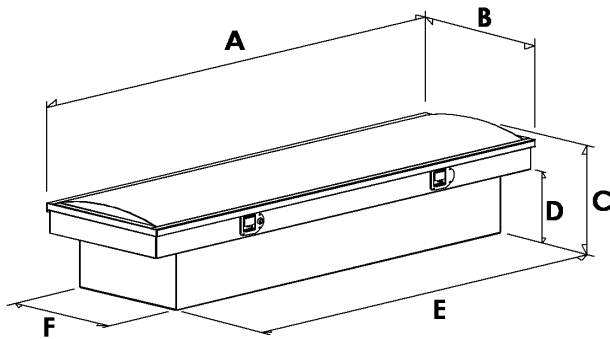

EXTREME XPL
Di amond Tread Paddle Latch Tool Boxes

Crossover Style Boxes

CROSSOVER STYLE	Dimensions (Inches)						Silver	Black
	A	B	C	D	E	F	Part	Part
Single-Lid								
Full Size	71.5	20.75	15	9	61.5	18.25	57001	57001B
Full Size Low Profile	71.5	20.75	15	10.75	61.5	18.25	57501	57501B
Full Size Deep	71.5	20.75	19	13	61.5	18.25	57002	57002B
Full Size Deep Low Profile	71.5	20.75	19	14.75	61.5	18.25	57502	57502B
Full Size Low Profile Narrow & Deep	71.5	14.75	15	11.25	61.5	14	57512	57512B
Down Size	60	20.75	15	9	51.5	18.25	57003	57003B
Down Size Low Profile Narrow	60	12.75	13.5	9.25	51.5	10	57525	57525B
Down Size Low Profile Narrow & Deep	60	12.75	19	13	51.5	10	57526	57526B
Extra Wide & Deep	71.5	24.75	19	13	61.5	22.25	57008	57008B
Extra Wide & Deep Low Profile	71.5	27	19	14.5	61.5	23.75	57508	57508B
Dakota/05 Tacoma/Colorado-no crew	63	20.75	15	9	54.5	18.25	57007	57007B
Import Downsize	60	20.75	15	4.5/4.5	51.5/47.5	18.25	57009	57009B
Side-Mount								
Full Size 48"	48	15.5	12.25	7.625	47.25	10.5	57201	57201B
Full Size 56"	56	15.5	12.25	7.625	55.25	10.5	57202	57202B
Full Size 72"	72	15.5	12.25	7.625	71.25	10.5	57203	57203B

Crossover Box

Chests

Trailer Tongue

Chests

CHESTS	Dimensions (Inches)							Silver	Black
	A	B	C	D	E	F	G	Part	Part
RV Low-Profile Style and Utility									
60"/slant front	60.5	18	18.5	6	60	16.25	20	57401	57401B
60" Ford SD/02 Ddg Ram/slant sides	60.5	18	18.5	9.75	48	20		57408	57408B
36"	36	18	16			20		57403	57403B
44"	44	18	19			20		57404	57404B
Trailer Tongue									
Deep 34"	33.75	19	18	17	57409	57409B			
Standard 35"	34.5	14.5	15.5	21	57410	57410B			
Deep 39"	39	18.5	16	21	57411	57411B			
Standard 49"	48.5	16.5	18.5	33.5	57412	57412B			