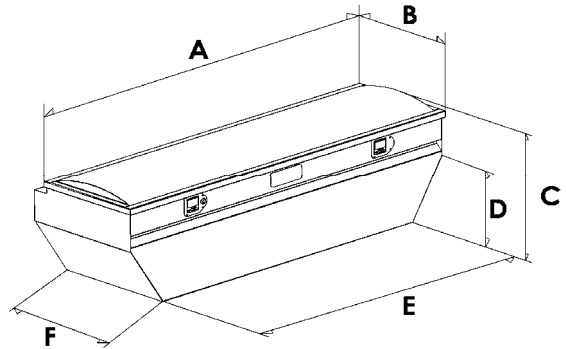

EXTREME XPL
Di amond Tread Paddle Latch Tool Boxes

Crossover Style Boxes

CROSSOVER STYLE	Dimensions (Inches)						Silver	Black
	A	B	C	D	E	F	Part	Part
Single-Lid								
Full Size	71.5	20.75	15	9	61.5	18.25	57001	57001B
Full Size Low Profile	71.5	20.75	15	10.75	61.5	18.25	57501	57501B
Full Size Deep	71.5	20.75	19	13	61.5	18.25	57002	57002B
Full Size Deep Low Profile	71.5	20.75	19	14.75	61.5	18.25	57502	57502B
Full Size Low Profile Narrow & Deep	71.5	14.75	15	11.25	61.5	14	57512	57512B
Down Size	60	20.75	15	9	51.5	18.25	57003	57003B
Down Size Low Profile Narrow	60	12.75	13.5	9.25	51.5	10	57525	57525B
Down Size Low Profile Narrow & Deep	60	12.75	19	13	51.5	10	57526	57526B
Extra Wide & Deep	71.5	24.75	19	13	61.5	22.25	57008	57008B
Extra Wide & Deep Low Profile	71.5	27	19	14.5	61.5	23.75	57508	57508B
Dakota/05 Tacoma/Colorado-no crew	63	20.75	15	9	54.5	18.25	57007	57007B
Import Downsize	60	20.75	15	4.5/4.5	51.5/47.5	18.25	57009	57009B
Side-Mount								
Full Size 48"	48	15.5	12.25	7.625	47.25	10.5	57201	57201B
Full Size 56"	56	15.5	12.25	7.625	55.25	10.5	57202	57202B
Full Size 72"	72	15.5	12.25	7.625	71.25	10.5	57203	57203B

Crossover Box

Chests

Trailer Tongue

Chests

CHESTS	Dimensions (Inches)							Silver	Black
	A	B	C	D	E	F	G	Part	Part
RV Low-Profile Style and Utility									
60"/slant front	60.5	18	18.5	6	60	16.25	20	57401	57401B
60" Ford SD/02 Ddg Ram/slant sides	60.5	18	18.5	9.75	48	20		57408	57408B
36"	36	18	16			20		57403	57403B
44"	44	18	19			20		57404	57404B
Trailer Tongue									
Deep 34"	33.75	19	18	17	57409	57409B			
Standard 35"	34.5	14.5	15.5	21	57410	57410B			
Deep 39"	39	18.5	16	21	57411	57411B			
Standard 49"	48.5	16.5	18.5	33.5	57412	57412B			