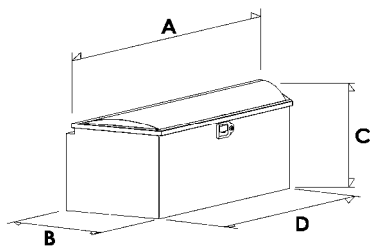

EXTREME XPL
Di amond Tread Paddle Latch Tool Boxes

Crossover Style Boxes

CROSSOVER STYLE	Dimensions (Inches)						Silver	Black
	A	B	C	D	E	F	Part	Part
Single-Lid								
Full Size	71.5	20.75	15	9	61.5	18.25	57001	57001B
Full Size Low Profile	71.5	20.75	15	10.75	61.5	18.25	57501	57501B
Full Size Deep	71.5	20.75	19	13	61.5	18.25	57002	57002B
Full Size Deep Low Profile	71.5	20.75	19	14.75	61.5	18.25	57502	57502B
Full Size Low Profile Narrow & Deep	71.5	14.75	15	11.25	61.5	14	57512	57512B
Down Size	60	20.75	15	9	51.5	18.25	57003	57003B
Down Size Low Profile Narrow	60	12.75	13.5	9.25	51.5	10	57525	57525B
Down Size Low Profile Narrow & Deep	60	12.75	19	13	51.5	10	57526	57526B
Extra Wide & Deep	71.5	24.75	19	13	61.5	22.25	57008	57008B
Extra Wide & Deep Low Profile	71.5	27	19	14.5	61.5	23.75	57508	57508B
Dakota/05 Tacoma/Colorado-no crew	63	20.75	15	9	54.5	18.25	57007	57007B
Import Downsize	60	20.75	15	4.5/4.5	51.5/47.5	18.25	57009	57009B
Side-Mount								
Full Size 48"	48	15.5	12.25	7.625	47.25	10.5	57201	57201B
Full Size 56"	56	15.5	12.25	7.625	55.25	10.5	57202	57202B
Full Size 72"	72	15.5	12.25	7.625	71.25	10.5	57203	57203B

Crossover Box

Chests

Trailer Tongue

Chests

CHESTS	Dimensions (Inches)							Silver	Black
	A	B	C	D	E	F	G	Part	Part
RV Low-Profile Style and Utility									
60"/slant front	60.5	18	18.5	6	60	16.25	20	57401	57401B
60" Ford SD/02 Ddg Ram/slant sides	60.5	18	18.5	9.75	48	20		57408	57408B
36"	36	18	16			20		57403	57403B
44"	44	18	19			20		57404	57404B
Trailer Tongue									
Deep 34"	33.75	19	18	17	57409	57409B			
Standard 35"	34.5	14.5	15.5	21	57410	57410B			
Deep 39"	39	18.5	16	21	57411	57411B			
Standard 49"	48.5	16.5	18.5	33.5	57412	57412B			