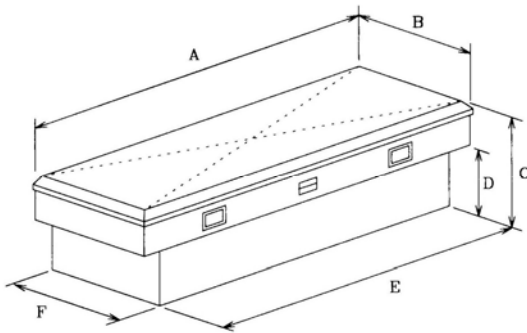

Garri son Series

Diamond Tread Paddle Latch Tool Boxes

Crossover Style Boxes

CROSSOVER STYLE	Dimensions (Inches)						Silver	Black
	A	B	C	D	E	F	Part	Part
Single-Lid								
Full Size	70.38	20.75	14.5	9	61.5	18.25	41001	41001B
Full Size Deep	70.38	20.75	18.5	13	61.5	18.25	41002	41002B
Full Size Narrow and Deep - Low Pro	70.38	14.75	15	11.25	61.38	14	41012	41012B
Down Size	60	20.75	14.5	9	52	18.25	41003	41003B
Extra Wide & Deep	70.38	24.75	18.5	13	61.5	22.25	41008	41008B
Chevy Sportside/87-96 Ford Flareside	60.25	20.75	14.5	9	46.75	18.25	41010	41010B
Dakota/05 Tacoma/Colorado-no crew	63	20.75	14.5	9	54.5	18.25	41007	41007B
Dakota/05 Tacoma/Colorado-fits crew	63	20.75	14	4.25/4.5	54/42	18	41013	41013B
Dakota/05 Tacoma/Colorado Deep-fits crew	63	19	18.75	4/9.25	51.5/42	16.25	41014	41014B
Ford Super-Duty/02 Dodge Ram 1500								
- Standard Style	73.5	20.75	14.5	9	63	18.25	41004	41004B
- Deep Style	73.5	20.75	18.5	13	63	18.25	41006	41006B
Import Downsize	60	20.75	14.5	4.5/4.5	52/47.5	18.25	41009	41009B
Ranger Splash/S10 Sportside	54	20.75	14.5	9	41.5	18.25	41011	41011B
Tundra/1997-C Ford Flareside	68	20.75	14.5	9	57	18.25	41005	41005B
Gull-Wing								
Full Size	70.38	20.75	14.5	9	61.5	18.25	43001	43001B
Full Size Deep	70.38	20.75	18.5	13	61.5	18.25	43002	43002B
Down Size	60	20.75	14.5	9	52	18.25	43005	43005B
Ford Super-Duty/02 Dodge Ram 1500	73.5	20.75	14.5	9	63	18.25	43003	43003B
Side-Mount								
Full Size 48"	48	12.25	13	7.63	47.25	7.63	42001	42001B
Full Size 60"	60	12.25	13	7.63	59.25	7.63	42002	42002B
Full Size 72"	72	12.25	13	7.63	71.25	7.63	42003	42003B
Down Size 48"	48	12.25	11	5.63	47.25	7.63	42006	42006B

Crossover Box

Trailer Tongue Box

Trailer Tongue Boxes

TRAILER TONGUE BOXES	Dimensions (inches)				Silver	Black
	A	B	C	D	Part	Part
Deep 34"	33.75	19	18	17	45003	45003B
Standard 35"	34.5	14.5	15.5	21	45001	45001B
Deep 39"	39	18.5	16	21	45004	45004B
Standard 49"	48.5	16.5	18.5	33.5	45002	45002B