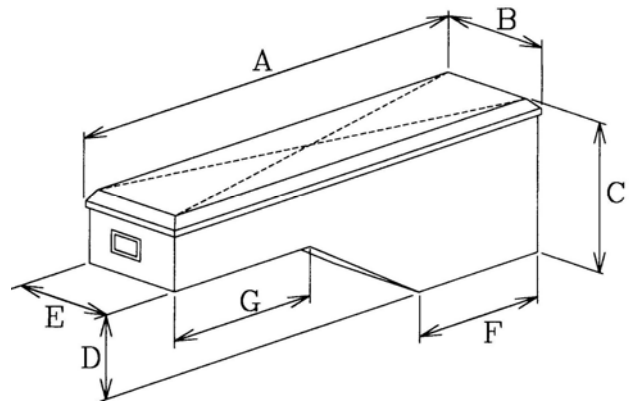

Chests

Marine Dock Box

Tote Boxes

TOTE BOXES	Dimensions			Silver
	A	B	C	Part
16"	7.25	16	6.75	44009
24"	10.25	24	8.25	44010
30"	10.25	30	8.25	44011

Tote Box

Wheel Well Box

Wheel Well Boxes

WHEEL WELL BOXES	Dimensions (Inches)							Silver	Black
	A	B	C	D	E	F	G	Part	Part
Medium	38.75	10.25	16.5	9	9.5	16	16	42004	42004B
Large	38.75	10.25	20	12.5	9.5	14	16	42005	42005B