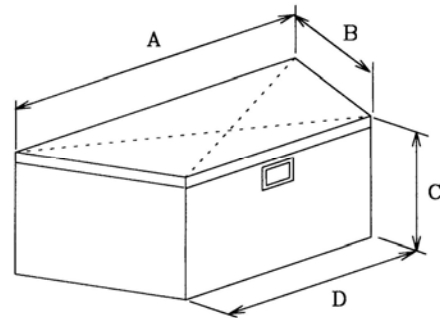

Garri son Series

Diamond Tread Paddle Latch Tool Boxes

Crossover Style Boxes

CROSSOVER STYLE	Dimensions (Inches)						Silver	Black
	A	B	C	D	E	F	Part	Part
Single-Lid								
Full Size	70.38	20.75	14.5	9	61.5	18.25	41001	41001B
Full Size Deep	70.38	20.75	18.5	13	61.5	18.25	41002	41002B
Full Size Narrow and Deep - Low Pro	70.38	14.75	15	11.25	61.38	14	41012	41012B
Down Size	60	20.75	14.5	9	52	18.25	41003	41003B
Extra Wide & Deep	70.38	24.75	18.5	13	61.5	22.25	41008	41008B
Chevy Sportside/87-96 Ford Flareside	60.25	20.75	14.5	9	46.75	18.25	41010	41010B
Dakota/05 Tacoma/Colorado-no crew	63	20.75	14.5	9	54.5	18.25	41007	41007B
Dakota/05 Tacoma/Colorado-fits crew	63	20.75	14	4.25/4.5	54/42	18	41013	41013B
Dakota/05 Tacoma/Colorado Deep-fits crew	63	19	18.75	4/9.25	51.5/42	16.25	41014	41014B
Ford Super-Duty/02 Dodge Ram 1500								
- Standard Style	73.5	20.75	14.5	9	63	18.25	41004	41004B
- Deep Style	73.5	20.75	18.5	13	63	18.25	41006	41006B
Import Downsize	60	20.75	14.5	4.5/4.5	52/47.5	18.25	41009	41009B
Ranger Splash/S10 Sportside	54	20.75	14.5	9	41.5	18.25	41011	41011B
Tundra/1997-C Ford Flareside	68	20.75	14.5	9	57	18.25	41005	41005B
Gull-Wing								
Full Size	70.38	20.75	14.5	9	61.5	18.25	43001	43001B
Full Size Deep	70.38	20.75	18.5	13	61.5	18.25	43002	43002B
Down Size	60	20.75	14.5	9	52	18.25	43005	43005B
Ford Super-Duty/02 Dodge Ram 1500	73.5	20.75	14.5	9	63	18.25	43003	43003B
Side-Mount								
Full Size 48"	48	12.25	13	7.63	47.25	7.63	42001	42001B
Full Size 60"	60	12.25	13	7.63	59.25	7.63	42002	42002B
Full Size 72"	72	12.25	13	7.63	71.25	7.63	42003	42003B
Down Size 48"	48	12.25	11	5.63	47.25	7.63	42006	42006B

Crossover Box

Trailer Tongue Box

Trailer Tongue Boxes

TRAILER TONGUE BOXES	Dimensions (inches)				Silver	Black
	A	B	C	D	Part	Part
Deep 34"	33.75	19	18	17	45003	45003B
Standard 35"	34.5	14.5	15.5	21	45001	45001B
Deep 39"	39	18.5	16	21	45004	45004B
Standard 49"	48.5	16.5	18.5	33.5	45002	45002B