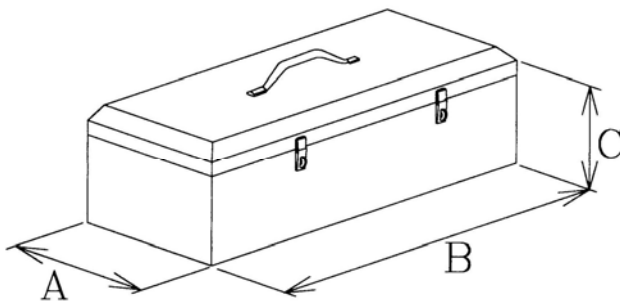

Chests

CHESTS	Dimensions			Silver	Black
	A	B	C	Part	Part
RV Low-Profile Style					
60"/slant front	60.5	20.5	19	44001	44001B
Ford SD 60"/slant sides	60.5	20.5	19	44008	44008B
02 Dodge Ram/slant sides	60.5	20.5	19	44008	44008B
55"/slant front	55.5	20.5	19	44002	44002B
Utility Chest					
36"	36	20.5	16	44003	44003B
44"	44	20.5	19	44004	44004B
RV Chest					
60"	60	20.5	20	44005	44005B
Top Sider					
72"	72	12.25	16	46001	
90"	90	12.25	16	46002	
96"	96	14	20	46003	
Underbody					
24"	24	18	18	47001	47001B
36"	36	18	18	47002	47002B
48"	48	18	18	47003	47003B
Marine Dock-Boxes					
36"	36	20.5	16	44003	
44"	44	20.5	19	44004	
60"	60	20.5	20	44012	

Chests

Marine Dock Box

Tote Boxes

TOTE BOXES	Dimensions			Silver
	A	B	C	Part
16"	7.25	16	6.75	44009
24"	10.25	24	8.25	44010
30"	10.25	30	8.25	44011

Tote Box

Wheel Well Box

Wheel Well Boxes

WHEEL WELL BOXES	Dimensions (Inches)							Silver	Black
	A	B	C	D	E	F	G	Part	Part
Medium	38.75	10.25	16.5	9	9.5	16	16	42004	42004B
Large	38.75	10.25	20	12.5	9.5	14	16	42005	42005B