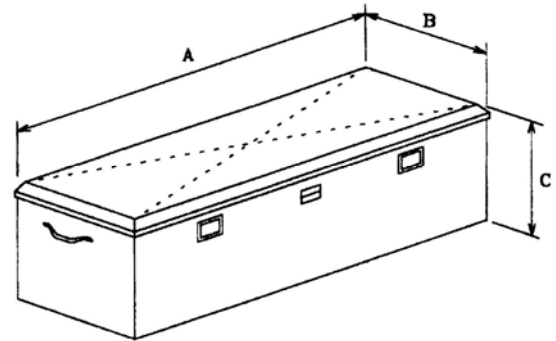

Marine Dock Box

Tote Boxes

TOTE BOXES	Dimensions			Silver
	A	B	C	Part
16"	7.25	16	6.75	44009
24"	10.25	24	8.25	44010
30"	10.25	30	8.25	44011