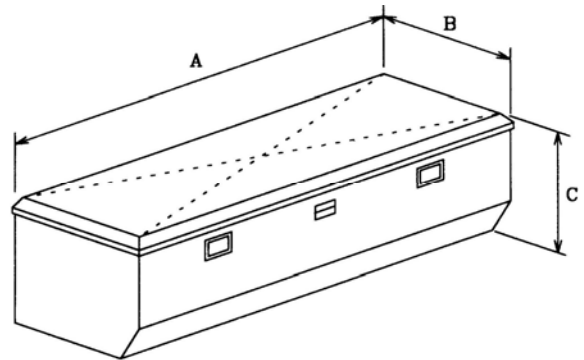

ATV Utility Boxes

ATV UTILITY BOXES	Dimensions			Silver	Black
	A	B	C	Part	Part
Small	12	32	6	44016	44016B
Medium	12	34	9	44006	44006B
Large	12	35	12.5	44007	44007B

ATV Box

Garri son Series

Diamond Tread Paddle Latch Tool Boxes

Chests

CHESTS	Dimensions			Silver	Black
	A	B	C	Part	Part
RV Low-Profile Style					
60"/slant front	60.5	20.5	19	44001	44001B
Ford SD 60"/slant sides	60.5	20.5	19	44008	44008B
02 Dodge Ram/slant sides	60.5	20.5	19	44008	44008B
55"/slant front	55.5	20.5	19	44002	44002B
Utility Chest					
36"	36	20.5	16	44003	44003B
44"	44	20.5	19	44004	44004B
RV Chest					
60"	60	20.5	20	44005	44005B
Top Sider					
72"	72	12.25	16	46001	
90"	90	12.25	16	46002	
96"	96	14	20	46003	
Underbody					
24"	24	18	18	47001	47001B
36"	36	18	18	47002	47002B
48"	48	18	18	47003	47003B
Marine Dock-Boxes					
36"	36	20.5	16	44003	
44"	44	20.5	19	44004	
60"	60	20.5	20	44012	